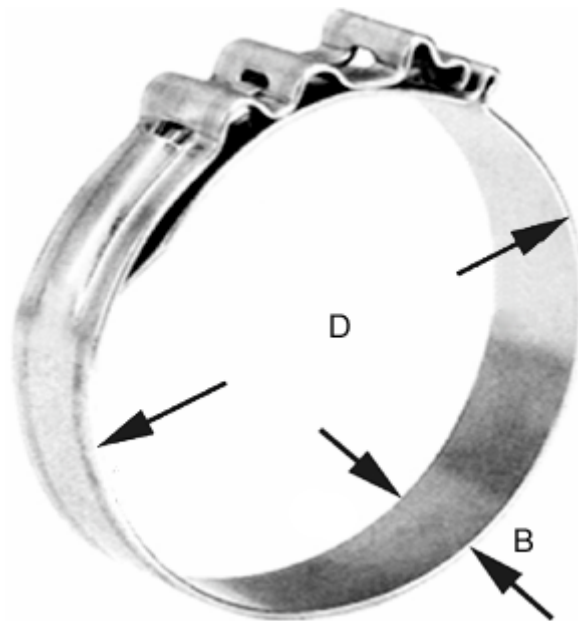

Article number: 021087006023

Description: COBRA one piece-connector 23/8 W4

Measures

Diameter D = 23.0

Width B = 8